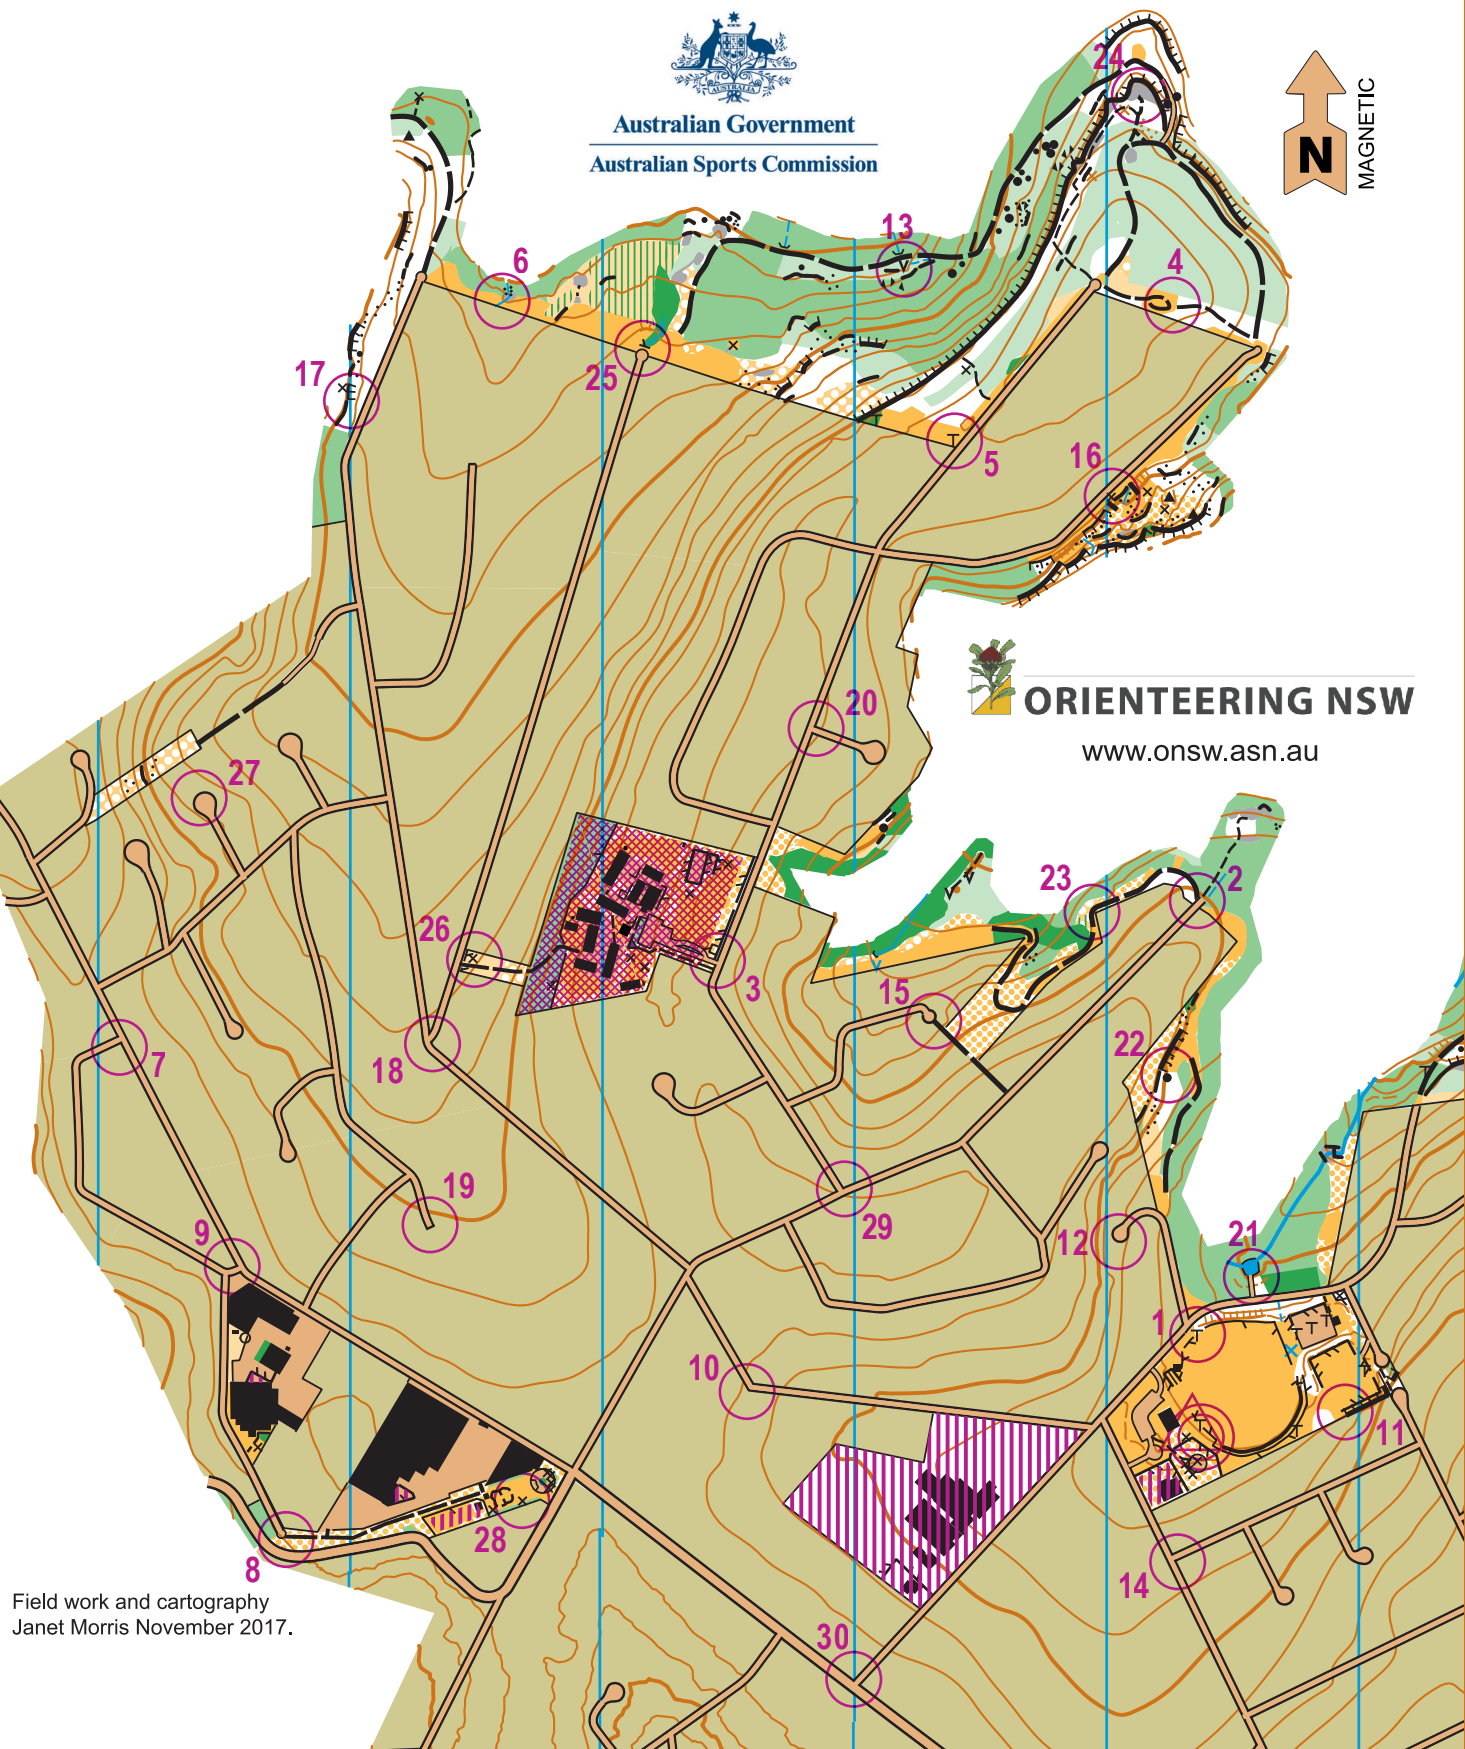

Wideview ORIENTEERING MAP

SCALE 1:7500 - CONTOUR INTERVAL 5 METRES

Australian Government
Australian Sports Commission

ORIENTEERING NSW

www.onsw.asn.au

Field work and cartography
Janet Morris November 2017.