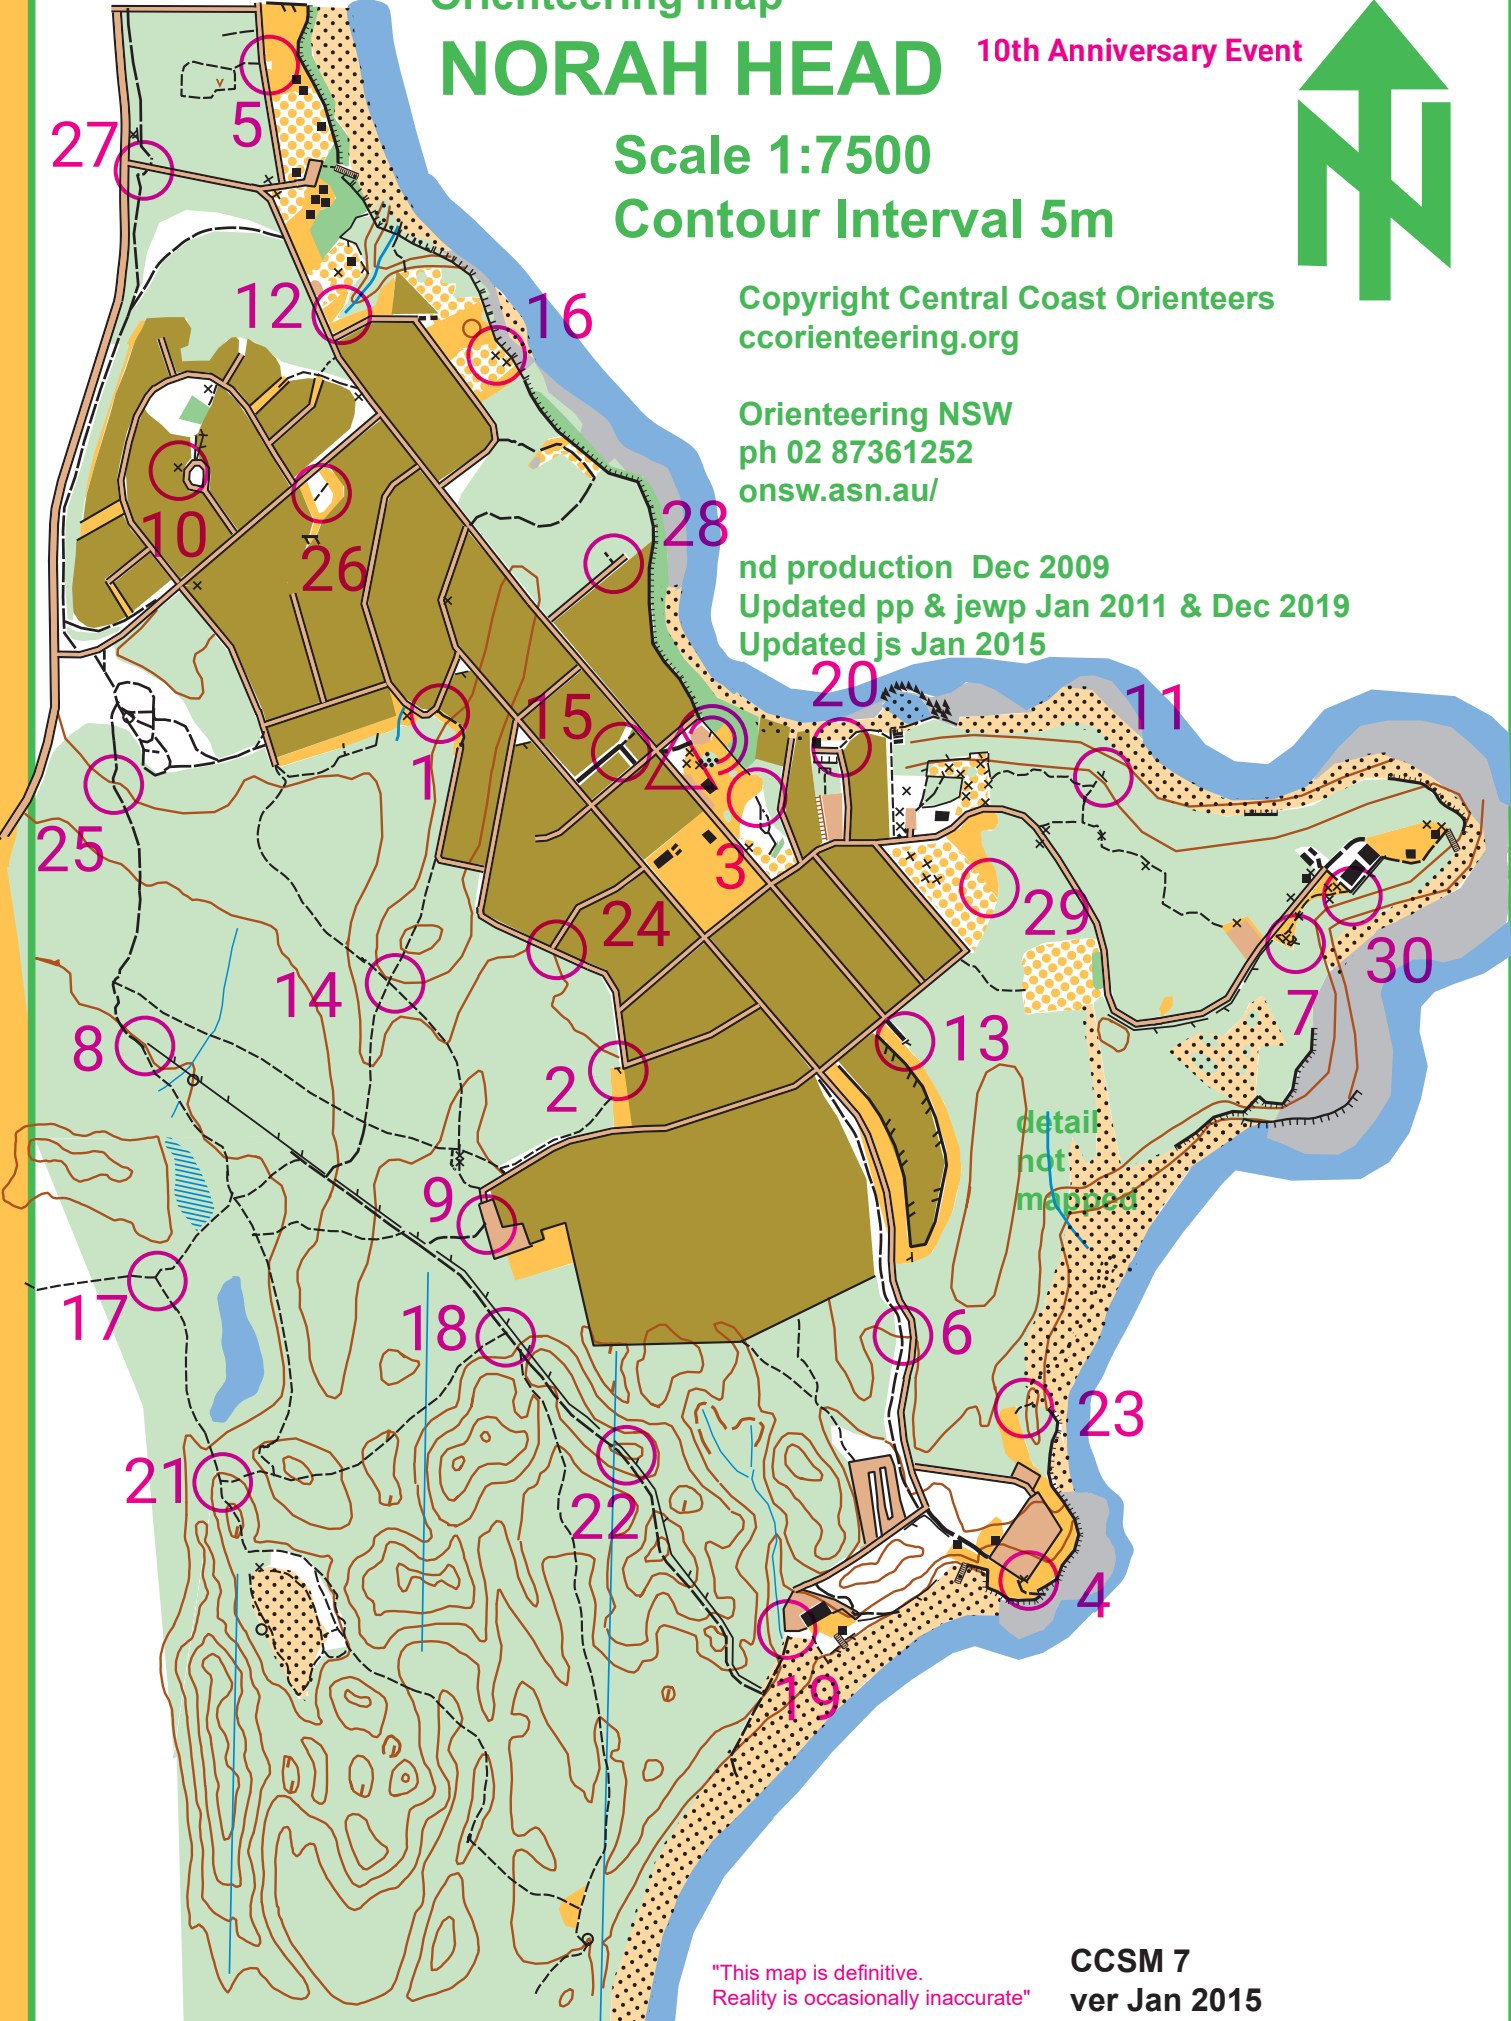

Orienteering map

NORAH HEAD

10th Anniversary Event

Scale 1:7500

Contour Interval 5m

Copyright Central Coast Orienteers
ccorienteering.org

Orienteering NSW
ph 02 87361252
onsw.asn.au/

nd production Dec 2009
Updated pp & jewp Jan 2011 & Dec 2019
Updated js Jan 2015

detail
not
mapped

"This map is definitive.
Reality is occasionally inaccurate"

CCSM 7
ver Jan 2015