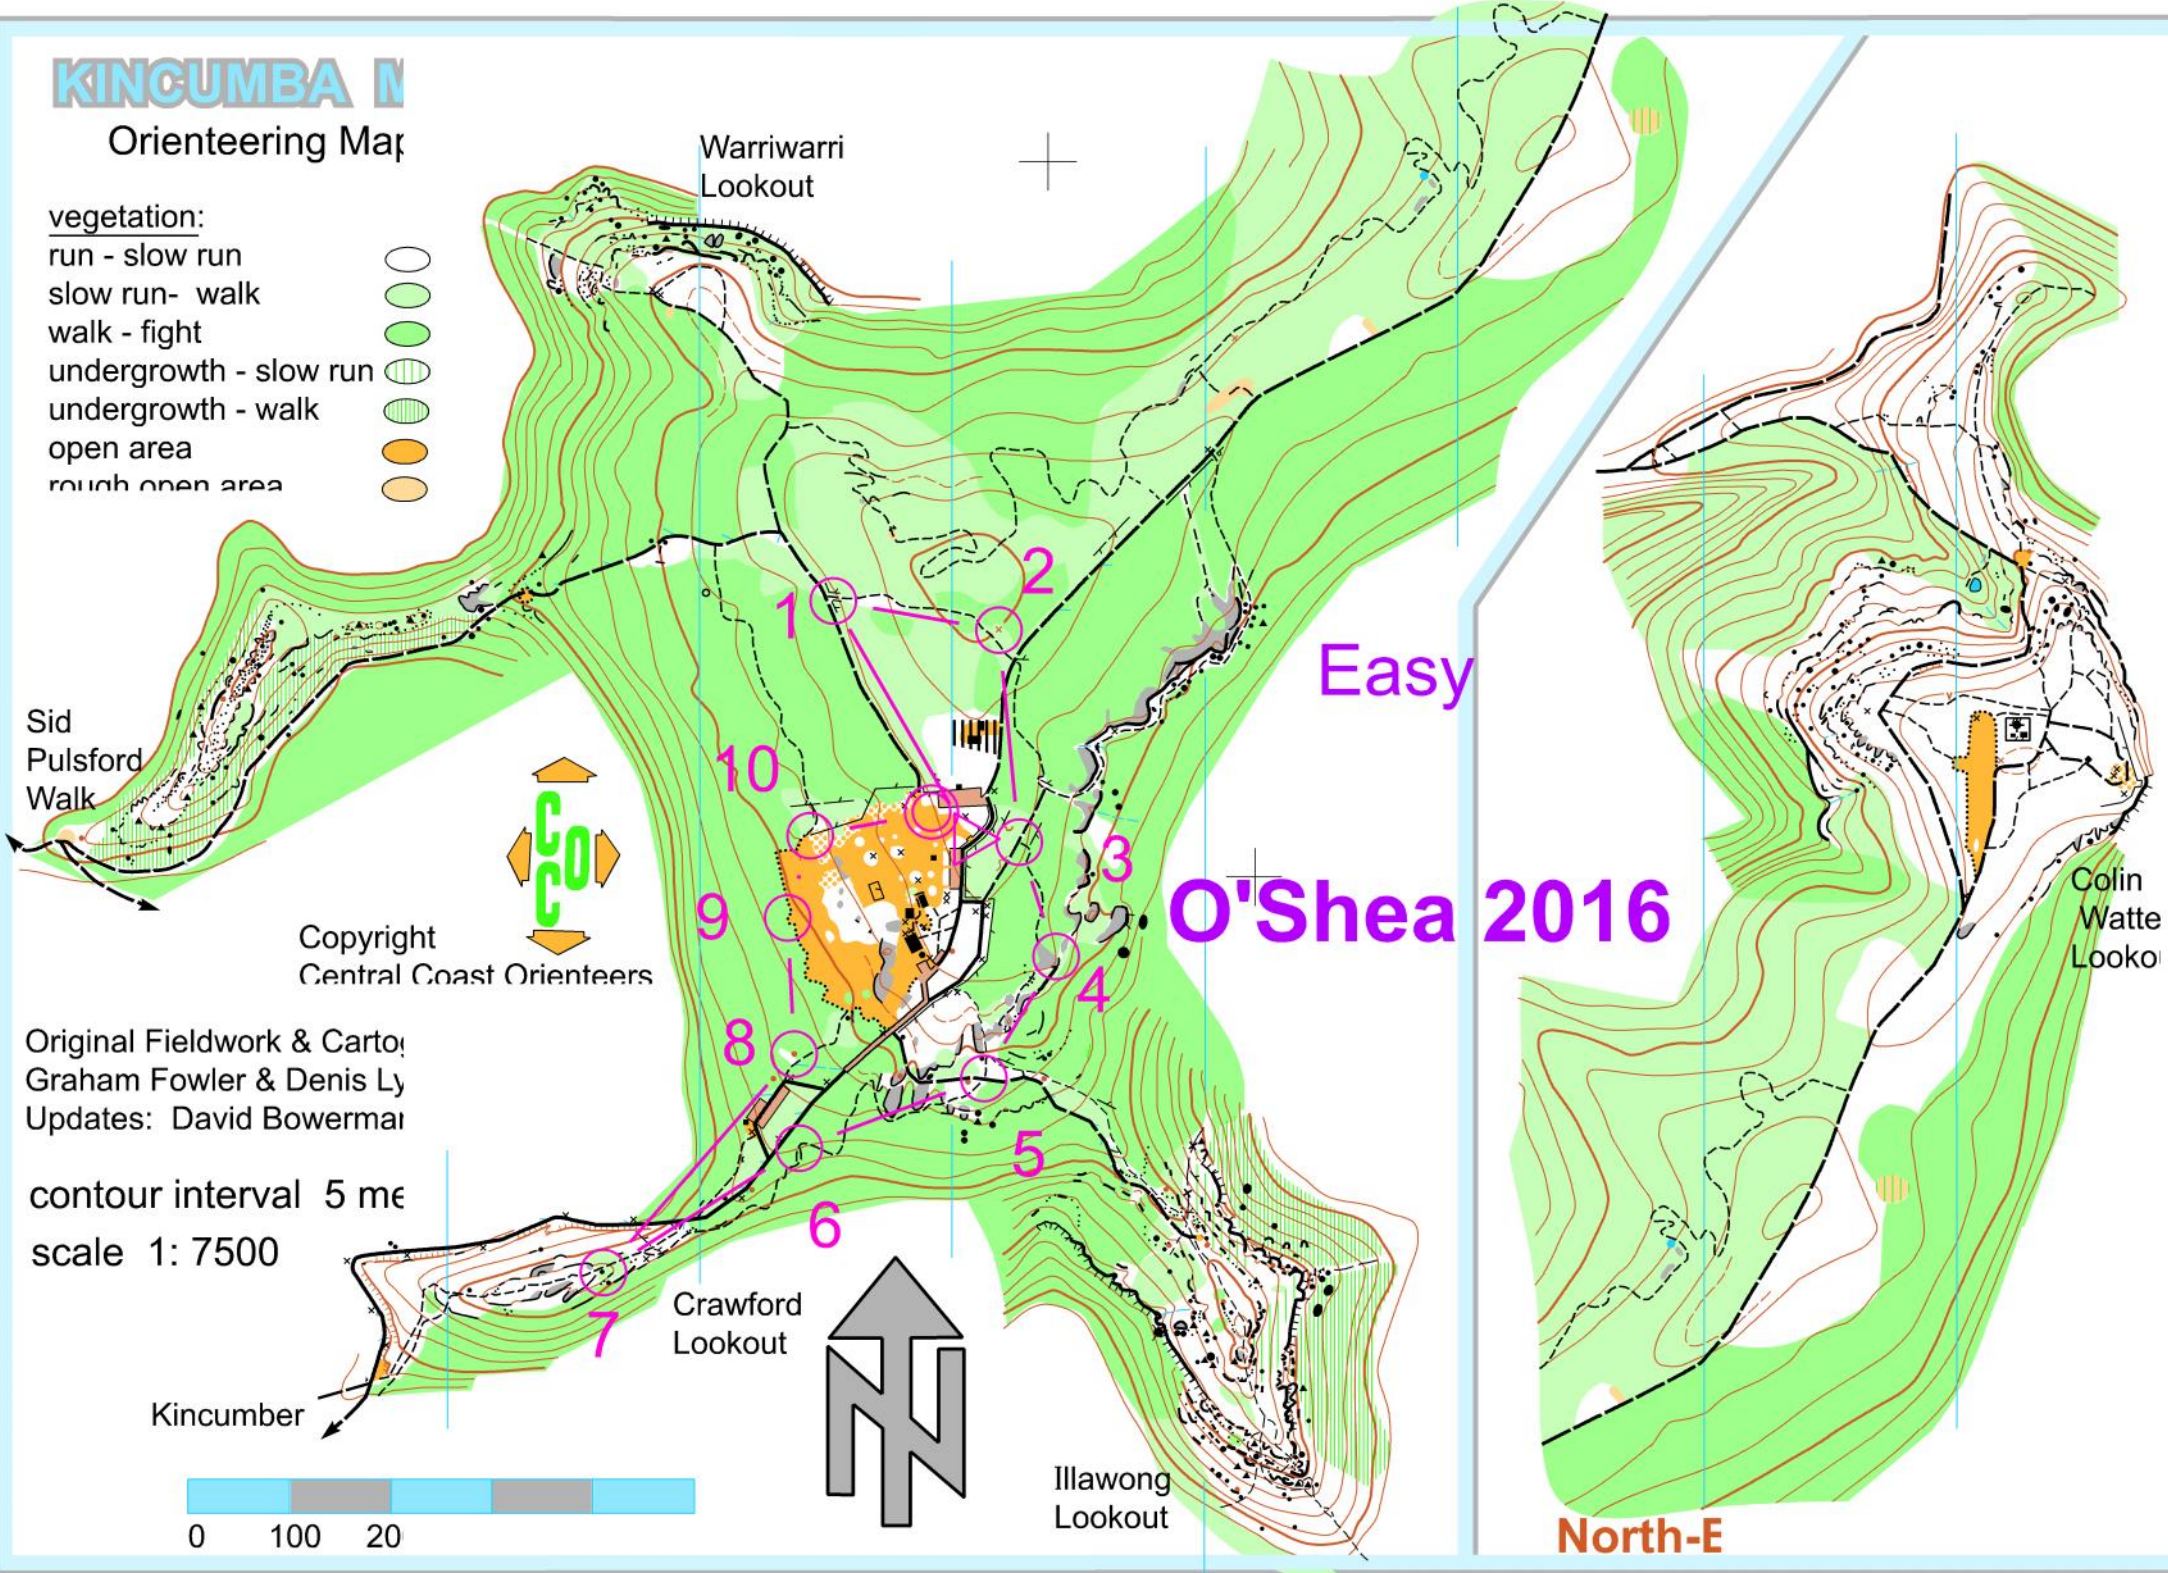

KINGUMBA N

Orienteering Map

vegetation:

- run - slow run
- slow run- walk
- walk - fight
- undergrowth - slow run
- undergrowth - walk
- open area
- rough open area

Sid Pulsford Walk

Warriwarri Lookout

Easy

O'Shea 2016

Colin Wattle Looko

Copyright Central Coast Orienteers

Original Fieldwork & Carto
Graham Fowler & Denis Ly
Updates: David Bowermar

contour interval 5 me
scale 1: 7500

Kincumber

Crawford Lookout

Illawong Lookout

North-E